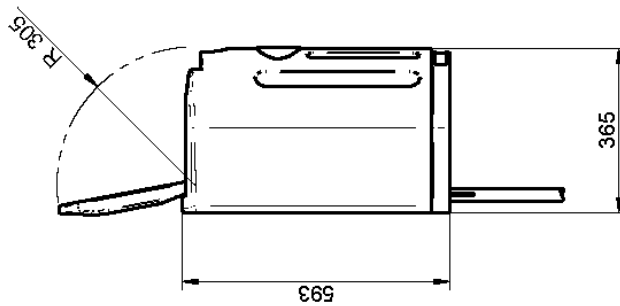

1.3 Wall Mounted Model – Installation Diagram