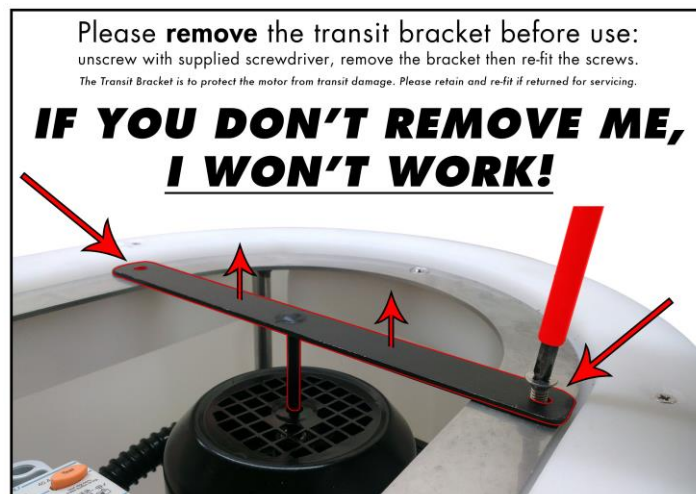

1 Wall Mounted Installation (Wall & Counter Top Models)

1.1 Remove Your Transit Bar

IMPORTANT! REMOVE YOUR TRANSIT BAR BEFORE INSTALLATION.

1.2 Fix Your Wall Plate

- Please ensure the wall can support approximately 30kg/ 66lbs of weight.
- Place the wall plate on the wall and ensure the top is 1 meter from the floor, check with a spirit level to ensure the wall plate is level. Mark your locating holes and drill the holes, insert wall fixings, then use the mounting screws to secure the wall plate to the wall.
- Place the Swimsuit Dryer onto the mounting bracket and connect it to the power and drainage.