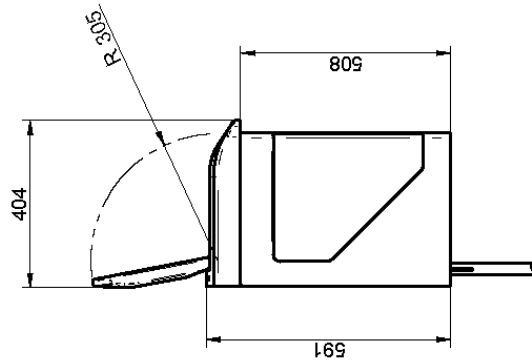

THE SWIMSUIT DRYER

2.3 Counter-Top Model – Counter-Top

COUNTER UNIT NOT PART
OF ASSEMBLY. SHOWN AS
REPRESENTATION ONLY