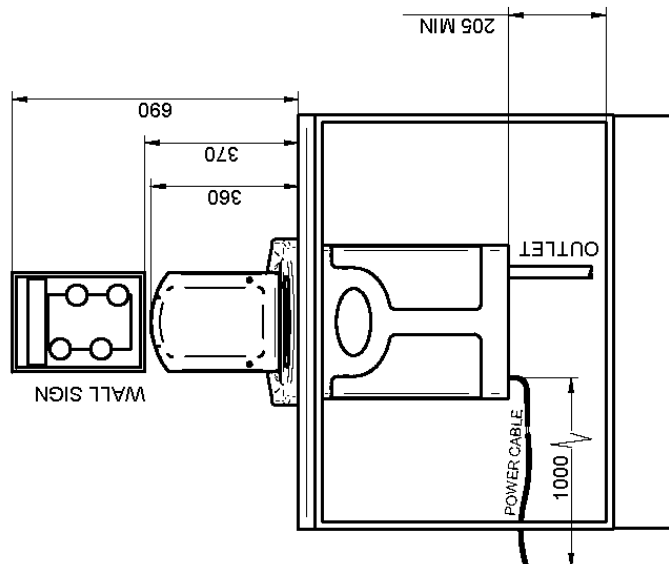

THE SWIMSUIT DRYER

2.3 Counter-Top Model – Counter-Top

COUNTER UNIT NOT PART
OF ASSEMBLY. SHOWN AS
REPRESENTATION ONLY