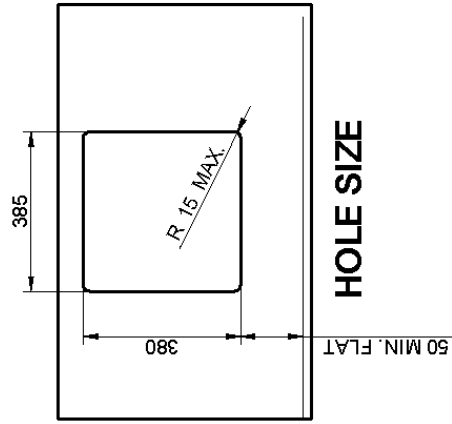

THE SWIMSUIT DRYER

2.3 Counter-Top Model – Counter-Top

COUNTER UNIT NOT PART
OF ASSEMBLY. SHOWN AS
REPRESENTATION ONLY