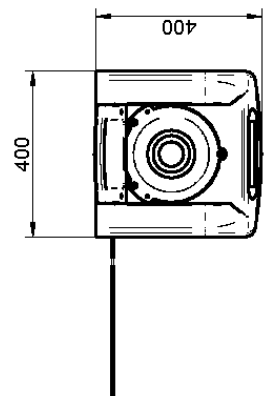

THE SWIMSUIT DRYER

2.3 Counter-Top Model – Counter-Top

COUNTER UNIT NOT PART
OF ASSEMBLY. SHOWN AS
REPRESENTATION ONLY