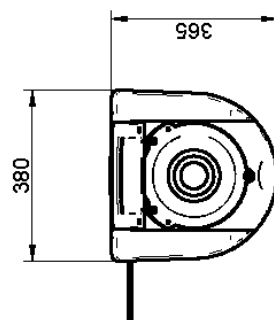

1.3 Wall Mounted Model – Installation Diagram